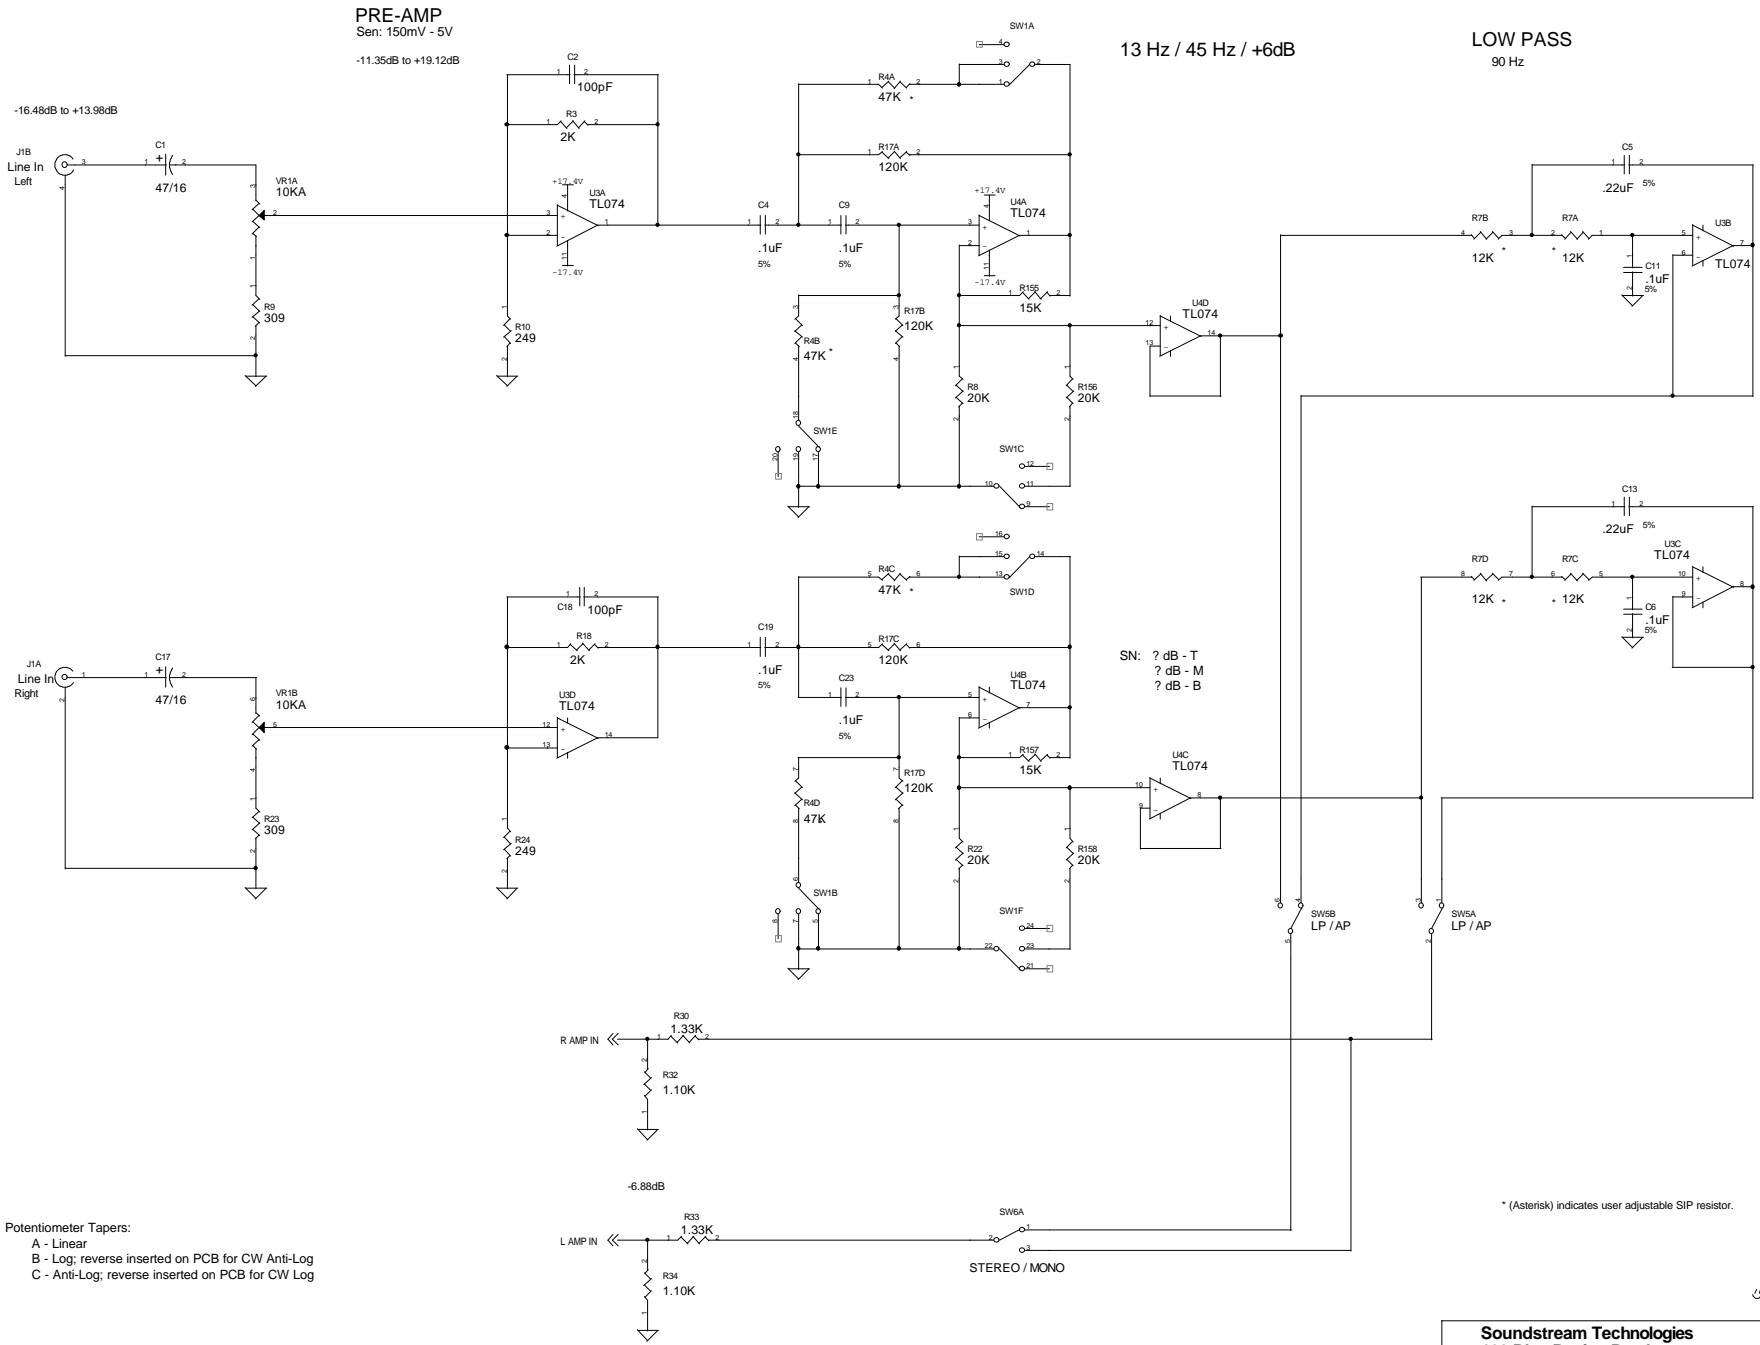

PRE-AMP
Sen: 150mV - 5V
-11.35dB to +19.12dB

13 Hz / 45 Hz / +6dB

LOW PASS
90 Hz

-16.48dB to +13.98dB

SN: ? dB - T
? dB - M
? dB - B

-6.88dB

Potentiometer Tapers:
A - Linear
B - Log; reverse inserted on PCB for CW Anti-Log
C - Anti-Log; reverse inserted on PCB for CW Log

Soundstream Technologies
120 Blue Ravine Road
Folsom, CA 95630

Title: Rubicon Lil Wonder Preamp

Size: Custom	Document Number: 7400-0022-01	Rev:
Date: Tuesday, May 25, 1999	Sheet: 3	of 3