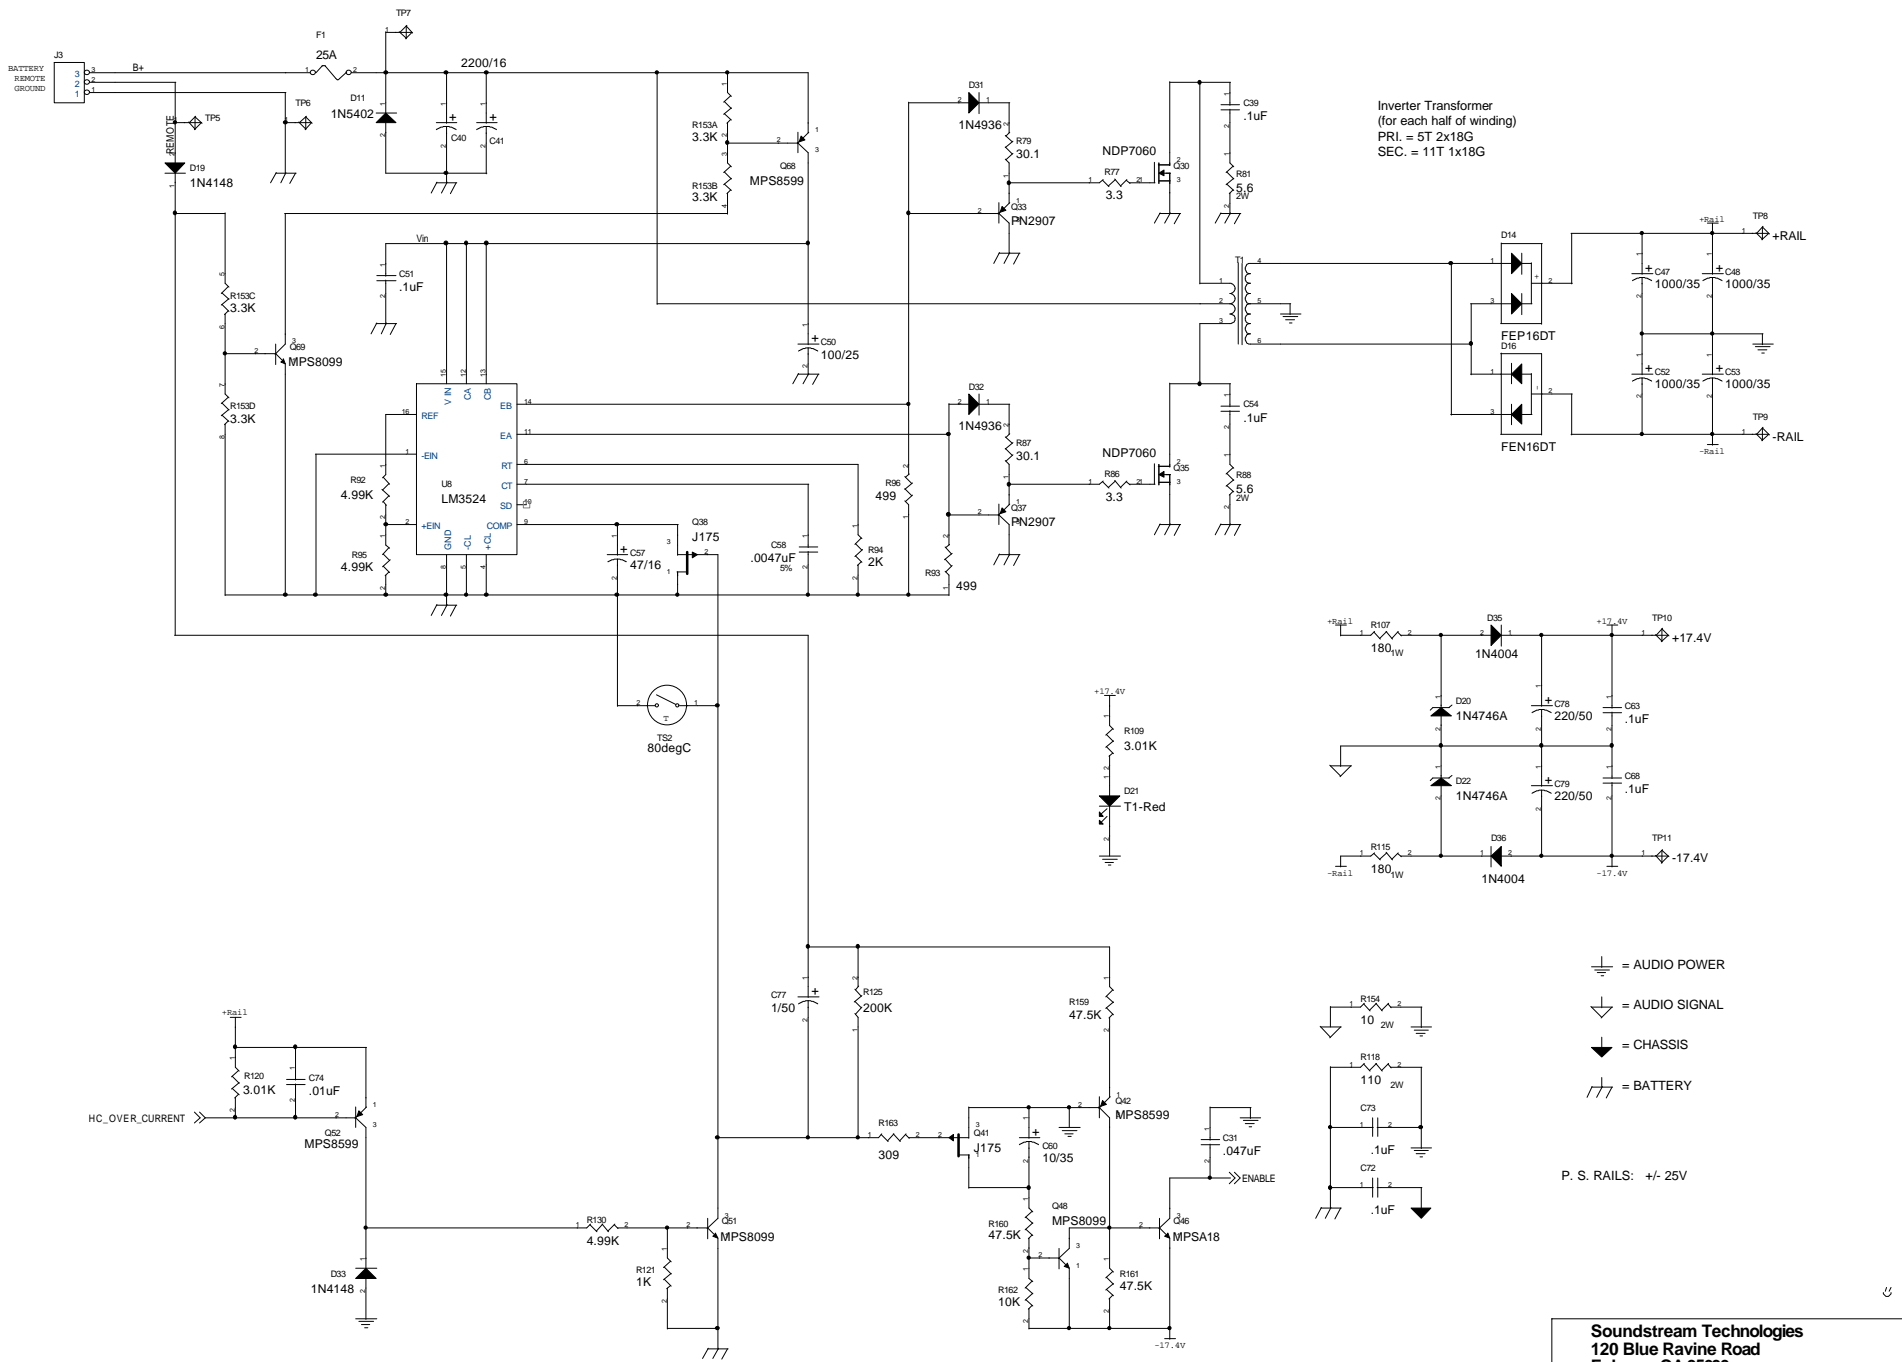

U U

Soundstream Technologies			
120 Blue Ravine Road			
Folsom, CA 95630			
Title	Rubicon Lil Wonder Power Amps		
Size	Document Number	Rev	
Custom	7400-0022-01		
Date	Tuesday, May 25, 1999	Sheet	1 of 3

Inverter Transformer
 (for each half of winding)
 PRI. = ST 2x18G
 SEC. = 11T 1x18G

- ⏏ = AUDIO POWER
- ⏏ = AUDIO SIGNAL
- ⏏ = CHASSIS
- ⏏ = BATTERY

P. S. RAILS: +/- 25V

Soundstream Technologies
 120 Blue Ravine Road
 Folsom, CA 95630

Title Rubicon Lil Wonder Power Supply		
Size Custom	Document Number 7400-0022-01	Rev
Date Tuesday, May 25, 1999	Sheet 2	of 3

PRE-AMP
Sen: 150mV - 5V
-11.35dB to +19.12dB

13 Hz / 45 Hz / +6dB

LOW PASS
90 Hz

-16.48dB to +13.98dB

SN: ? dB - T
? dB - M
? dB - B

-6.88dB

Potentiometer Tapers:
A - Linear
B - Log; reverse inserted on PCB for CW Anti-Log
C - Anti-Log; reverse inserted on PCB for CW Log

* (Asterisk) indicates user adjustable SIP resistor.