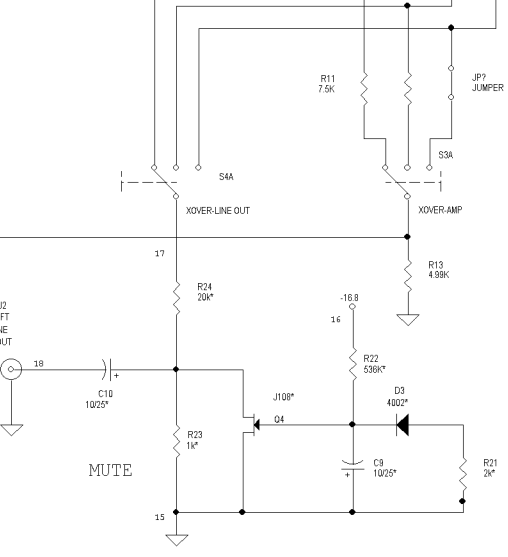

File		
SOUNDSTREAM REF 700s PRE-AMP R		
Size	Document Number	Rev
Custom		
Date	Wednesday, March 08, 1996	Sheet 8 of 8

Title			SOUNDSTREAM REF 700S PRE-AMP L		
Size	Document Number		Date		Rev
Custom			Wednesday, March 06, 1998		
Date			Sheet of		

Title	SOUNDSTREAM REF700s PS		
Size	Document Number	Rev	
Custom			
Date	Wednesday, March 05, 1996	Sheet	5 of 5

Title			SOUNDSTREAM REF 700s AMP
Size	Document Number		
Date:	Custom	Rev	F
Date: Wednesday, March 06, 1996		Sheet	of