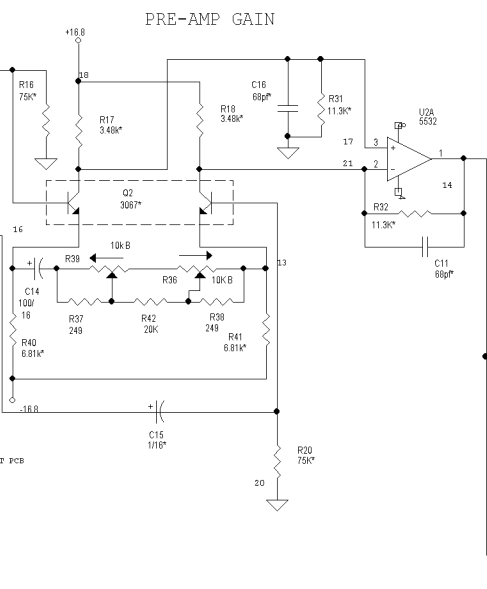

File		
SOUNDSTREAM REF 700s PRE-AMP R		
Size	Document Number	Rev
Custom		
Date	Wednesday, March 08, 1996	Sheet 8 of 8

Title			SOUNDSTREAM REF 700S PRE-AMP L		
Size	Document Number		Date		Rev
Custom			Wednesday, March 06, 1998		
Date			Sheet of		

Title	SOUNDSTREAM REF700s PS		
Size	Document Number	Rev	
Custom			
Date	Wednesday, March 05, 1996	Sheet	5 of 5

Title			SOUNDSTREAM REF 700s AMP
Size	Document Number		
Date:	Custom	Rev	F
Date: Wednesday, March 06, 1996		Sheet	of