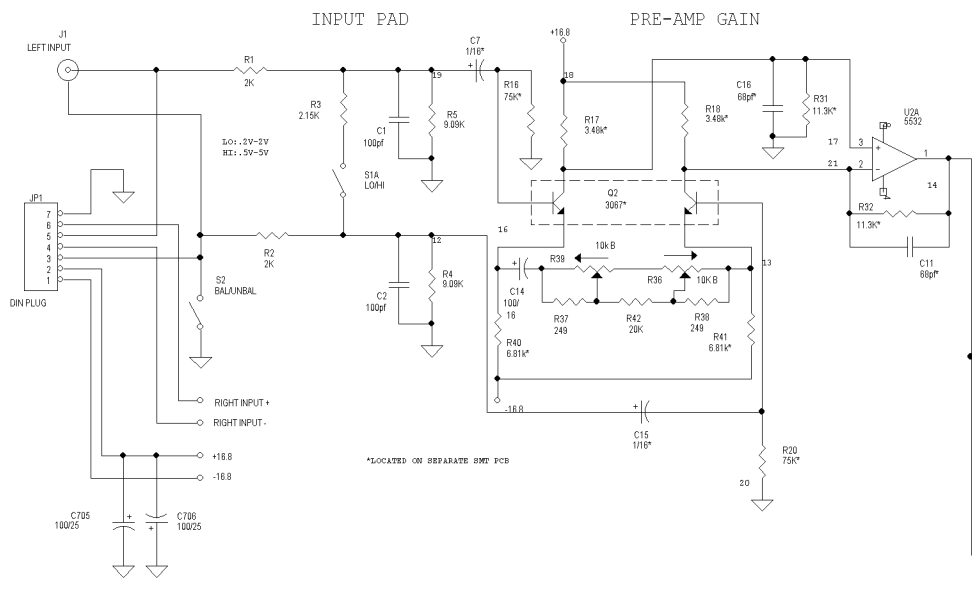

File		
SOUNDSTREAM REF 700s PRE-AMP R		
Size	Document Number	Rev
Custom		
Date	Wednesday, March 08, 1996	Sheet 8 of 8

Title			SOUNDSTREAM REF 700S PRE-AMP L		
Size	Document Number		Date		Rev
Custom			Wednesday, March 06, 1998		
Date			Sheet of		

Title	SOUNDSTREAM REF700s PS		
Size	Document Number	Rev	
Custom			
Date	Wednesday, March 05, 1996	Sheet	5 of 5

Title			SOUNDSTREAM REF 700s AMP
Size	Document Number		
Date:	Custom	Rev	F
Date: Wednesday, March 06, 1996		Sheet	of