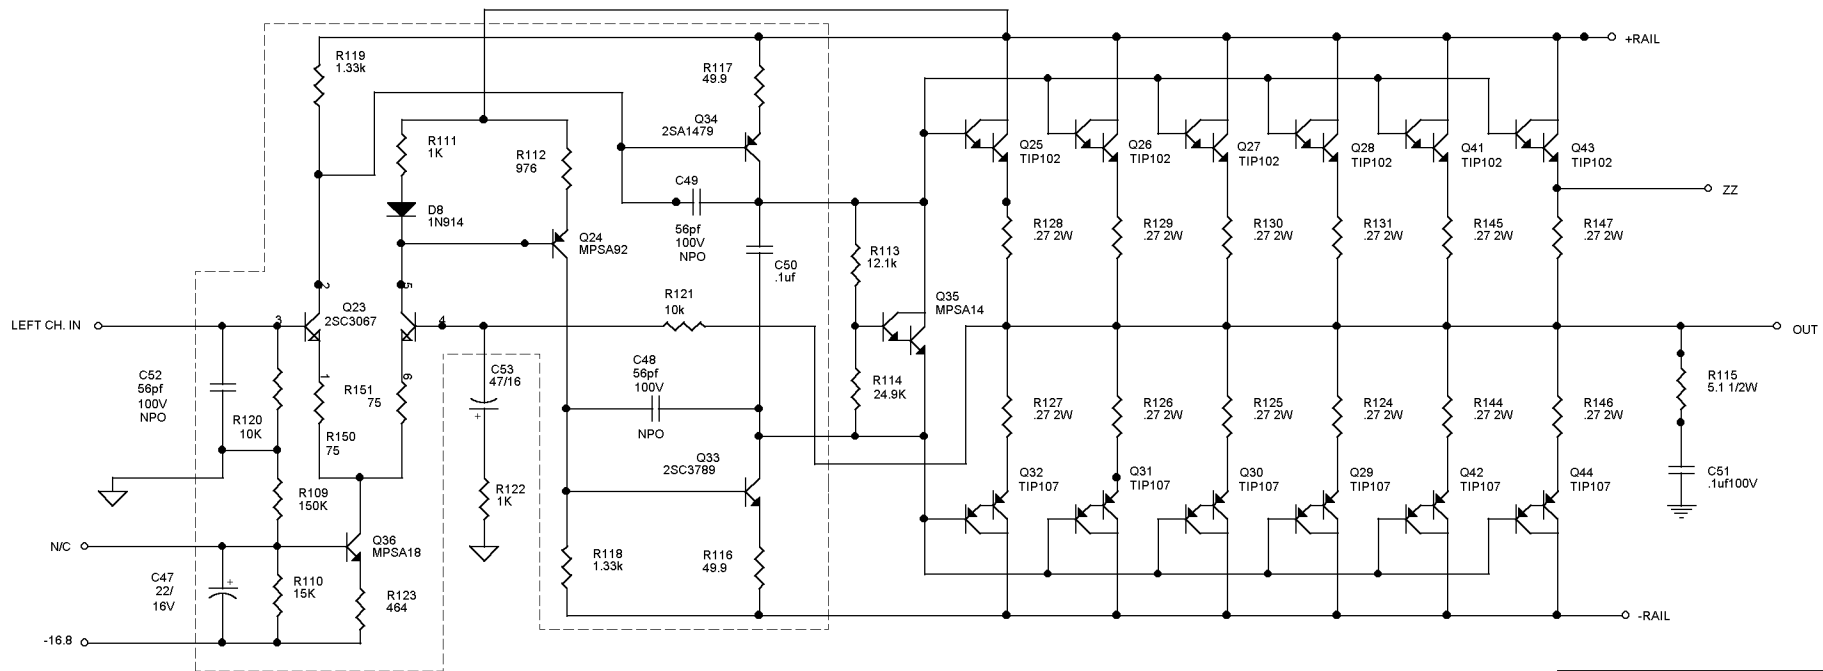

File		
SOUNDSTREAM REF 700s PRE-AMP R		
Size	Document Number	Rev
Custom		
Date	Wednesday, March 08, 1996	Sheet 8 of 8

Title			SOUNDSTREAM REF 700S PRE-AMP L		
Size	Document Number		Date		Rev
Custom			Wednesday, March 06, 1998		
Date			Sheet of		

Title	SOUNDSTREAM REF700s PS		
Size	Document Number	Rev	
Custom			
Date	Wednesday, March 05, 1996	Sheet	5 of 5

Title			SOUNDSTREAM REF 700s AMP
Size	Document Number		
Date:	Custom	Rev	F
Date: Wednesday, March 06, 1996		Sheet	of