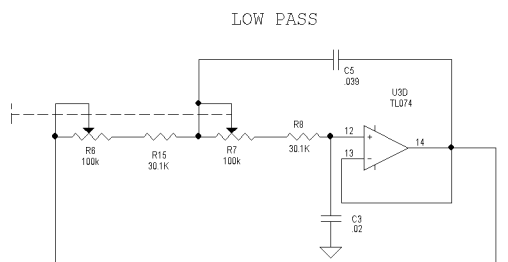

Title			SOUNDSTREAM REF 700S PRE-AMP L		
Size	Document Number		Date		Rev
Custom			Wednesday, March 06, 1998		
Date			Sheet of