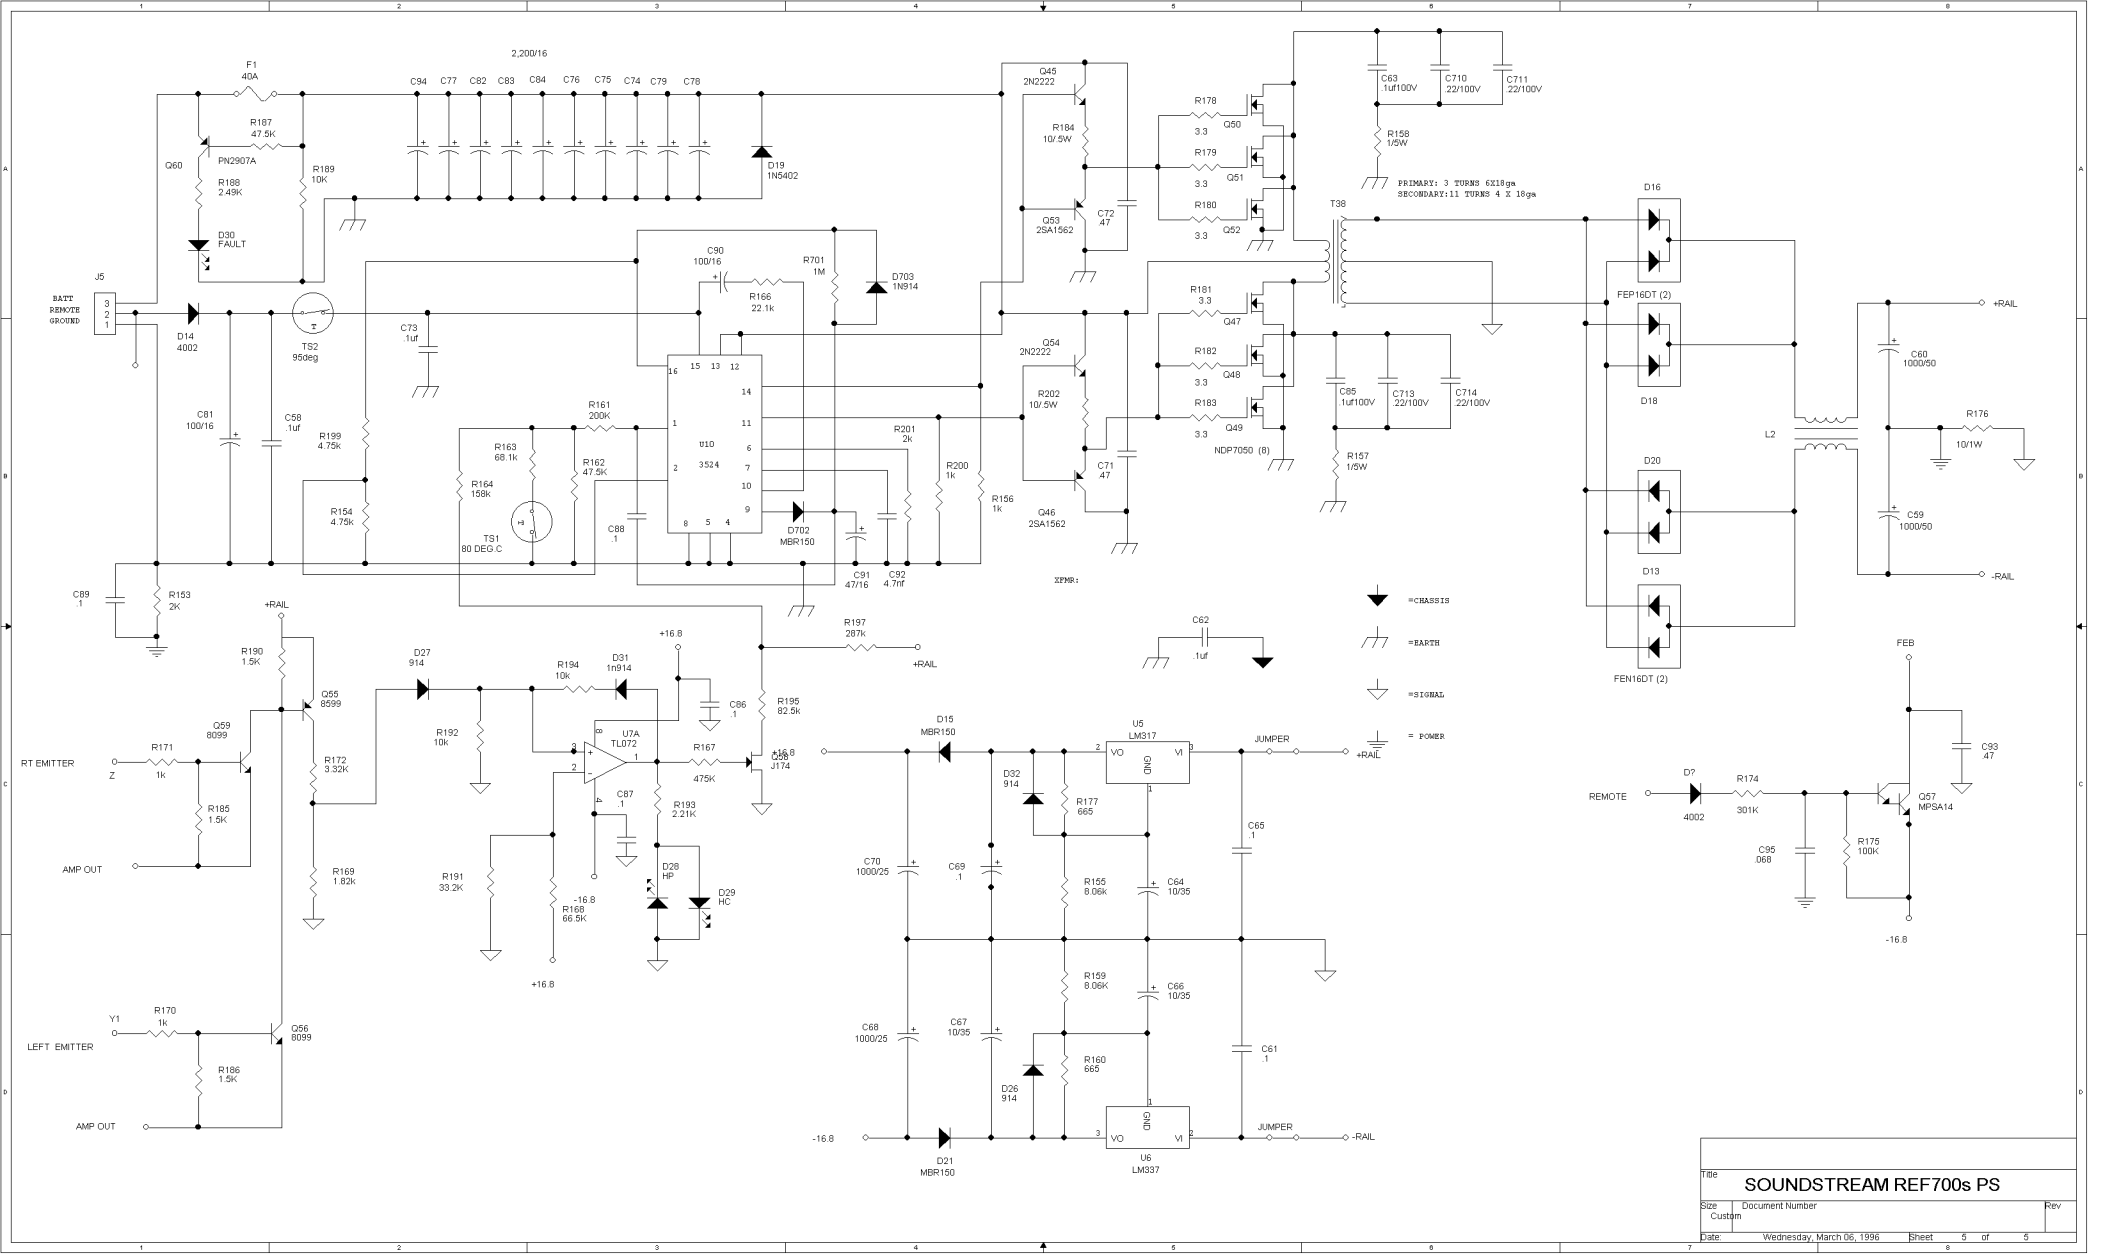

File		
SOUNDSTREAM REF 700s PRE-AMP R		
Size	Document Number	Rev
Custom		
Date	Wednesday, March 08, 1996	Sheet 8 of 8

Title			SOUNDSTREAM REF 700S PRE-AMP L		
Size	Document Number		Date		Rev
Custom			Wednesday, March 06, 1998		
Date			Sheet of		

Title	SOUNDSTREAM REF700s PS		
Size	Document Number	Rev	
Custom			
Date	Wednesday, March 05, 1996	Sheet	5 of 5

Title			SOUNDSTREAM REF 700s AMP
Size	Document Number		
Date:	Custom	Rev	F
Date: Wednesday, March 06, 1996		Sheet	of