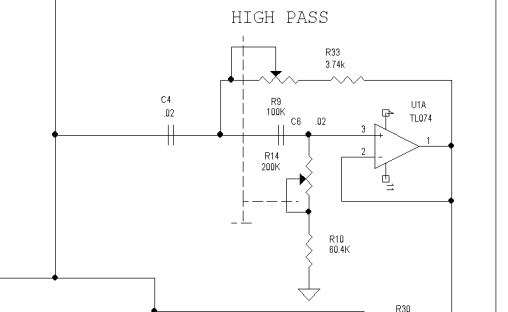

Title			SOUNDSTREAM REF 700S PRE-AMP L		
Size	Document Number		Date		Rev
Custom			Wednesday, March 06, 1998		
Date			Sheet of