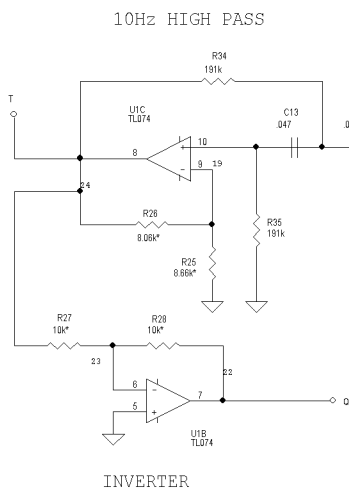

File		
SOUNDSTREAM REF 700s PRE-AMP R		
Size	Document Number	Rev
Custom		
Date	Wednesday, March 08, 1996	Sheet 8 of 8

Title			SOUNDSTREAM REF 700S PRE-AMP L		
Size	Document Number		Date		Rev
Custom			Wednesday, March 06, 1998		
Date			Sheet of		

Title	SOUNDSTREAM REF700s PS		
Size	Document Number	Rev	
Custom			
Date	Wednesday, March 05, 1996	Sheet	5 of 5

Title			SOUNDSTREAM REF 700s AMP
Size	Document Number		
Date:	Custom	Rev	F
Date: Wednesday, March 06, 1996		Sheet	of