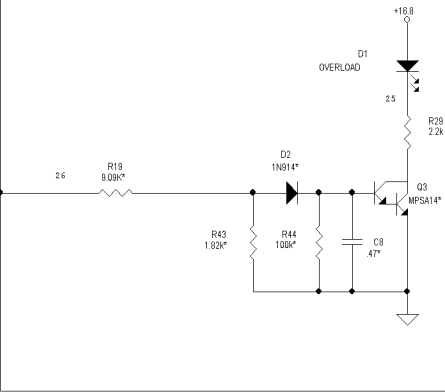

File		
SOUNDSTREAM REF 700s PRE-AMP R		
Size	Document Number	Rev
Custom		
Date	Wednesday, March 08, 1996	Sheet 8 of 8

Title			SOUNDSTREAM REF 700S PRE-AMP L		
Size	Document Number		Date		Rev
Custom			Wednesday, March 06, 1998		
Date			Sheet of		

Title	SOUNDSTREAM REF700s PS		
Size	Document Number	Rev	
Custom			
Date	Wednesday, March 05, 1996	Sheet	5 of 5

Title			SOUNDSTREAM REF 700s AMP
Size	Document Number		
Date:	Custom	Rev	F
Date: Wednesday, March 06, 1996		Sheet	of