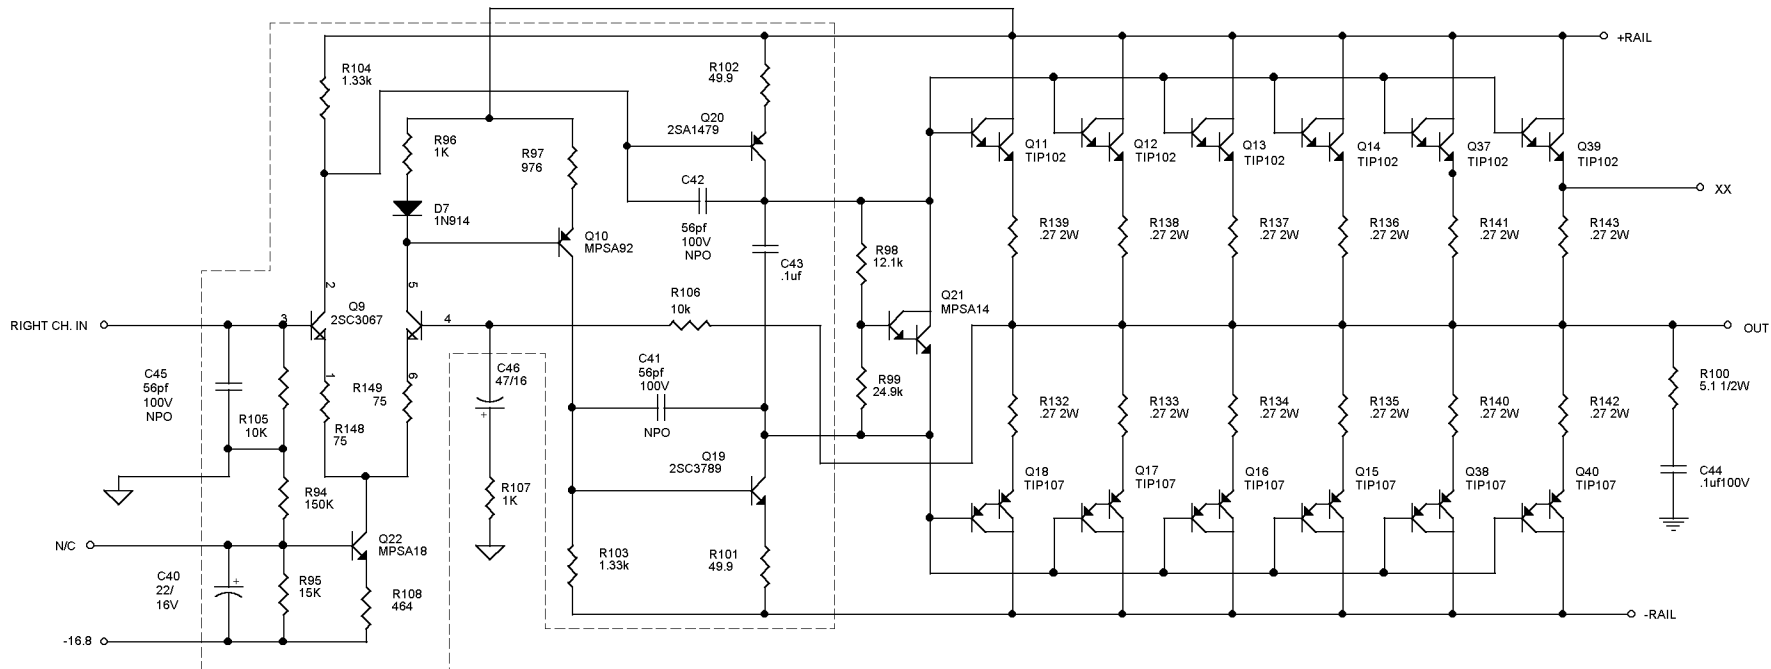

File		
SOUNDSTREAM REF 700s PRE-AMP R		
Size	Document Number	Rev
Custom		
Date	Wednesday, March 08, 1996	Sheet 8 of 8

Title			SOUNDSTREAM REF 700S PRE-AMP L		
Size	Document Number		Date		Rev
Custom			Wednesday, March 06, 1998		
Date			Sheet of		

Title	SOUNDSTREAM REF700s PS		
Size	Document Number	Rev	
Custom			
Date	Wednesday, March 05, 1996	Sheet	5 of 5

Title			SOUNDSTREAM REF 700s AMP
Size	Document Number		
Date:	Custom	Rev	F
Date: Wednesday, March 06, 1996		Sheet	of